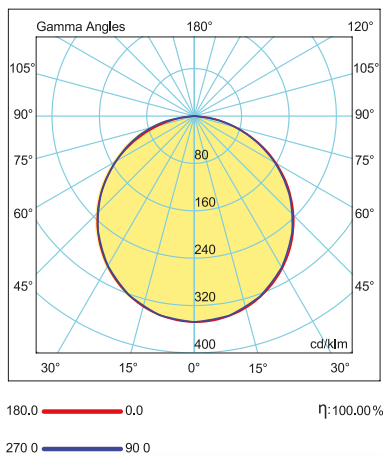

PRODUCT SPECIFICATIONS

Body	: Aluminum Body and Circle / RAL9003
Optic Cover	: PMMA and PS Opal Diffuser
Driver	: Osram-Tridonic-Philips-3N
Led Chip	: Samsung, Osram, Seoul
Input Voltage	: 220-240V/AC 50-60Hz
Temperature Range	: -10°C~+40°C
CRI	: CRI > 80
IP Class	: IP40
Options	: Application Options : Recessed/Surface Mounted Color Temperature: 3000K/4000K/6500K Emergency Kit - DALI

PHOTOMETRIC DISTRIBUTION

TECHNICAL DRAWING

PLASTER CEILING HOLE SIZE

PRODUCT SPECIFICATIONS

Item Code	Power (W)	Luminaire Lumen (lm)	Color Temperature (K)	Efficiency (lm/W)	Dimensions (LxWxH)	Cut Size (Ø)	Qty/Carton	Carton Size (LxWxH)	G.W/Carton
LDL10.009	9W	900	3000/4000/6500	100lm/W	130x45mm	110mm	20	270x270x270mm	6 kg
LDL10.012	12W	1.200	3000/4000/6500	100lm/W	130x45mm	110mm	20	270x270x270mm	6 kg