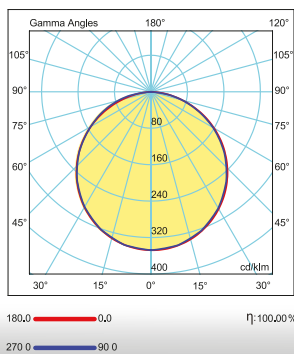

RECESSED LED DOWNLIGHT LUMINAIRE

PRODUCT SPECIFICATIONS

- Body** : Aluminum Body and Circle / RAL9003
- Optic Cover** : PMMA and PS Opal Diffuser
- Driver** : Osram-Tridonic-Philips-3N
- Led Chip** : Samsung, Osram, Seoul
- Input Voltage** : 220-240V/AC 50-60Hz
- Temperature Range** : -10°C~+40°C
- CRI** : CRI > 80
- IP Class** : IP65
- Options** : Application Options : Recessed/Surface Mounted
Color Temperature: 3000K/4000K/6500K
Emergency Kit - DALI

PHOTOMETRIC DISTRIBUTION

TECHNICAL DRAWING

PLASTER CEILING HOLE SIZE

PRODUCT SPECIFICATIONS

Item Code	Power (W)	Luminaire Lumen (lm)	Color Temperature (K)	Efficiency (lm/W)	Dimensions (LxWxH)	Cut Size (Ø)	Qty/Carton	Carton Size (LxWxH)	G.W/Carton
LDL10.021	15W	1.500	3000/4000/6500	100lm/W	180x55mm	160mm	12	210x440x420mm	5.45 kg
LDL10.024	18W	1.800	3000/4000/6500	100lm/W	180x55mm	160mm	12	210x440x420mm	5.45 kg