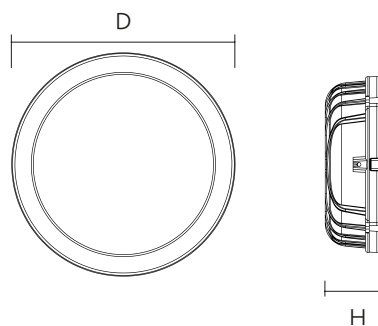

RECESSED LED DOWNLIGHT LUMINAIRE

PRODUCT SPECIFICATIONS

- Body** : Aluminum Body and Circle / RAL9003
- Optic Cover** : PMMA and PS Opal Diffuser
- Driver** : Osram-Tridonic-Philips-3N
- Led Chip** : Samsung, Osram, Seoul
- Input Voltage** : 220-240V/AC 50-60Hz
- Temperature Range** : -10°C~+40°C
- CRI** : CRI > 80
- IP Class** : IP65
- Options** : Application Options : Recessed/Surface Mounted
Color Temperature: 3000K/4000K/6500K
Emergency Kit - DALI

PHOTOMETRIC DISTRIBUTION

TECHNICAL DRAWING

PLASTER CEILING HOLE SIZE

PRODUCT SPECIFICATIONS

Item Code	Power (W)	Luminaire Lumen (lm)	Color Temperature (K)	Efficiency (lm/W)	Dimensions (LxWxH)	Cut Size (Ø)	Qty/Carton	Carton Size (LxWxH)	G.W/Carton
LDL10.021	15W	1.500	3000/4000/6500	100lm/W	180x55mm	160mm	12	210x440x420mm	5.45 kg
LDL10.024	18W	1.800	3000/4000/6500	100lm/W	180x55mm	160mm	12	210x440x420mm	5.45 kg