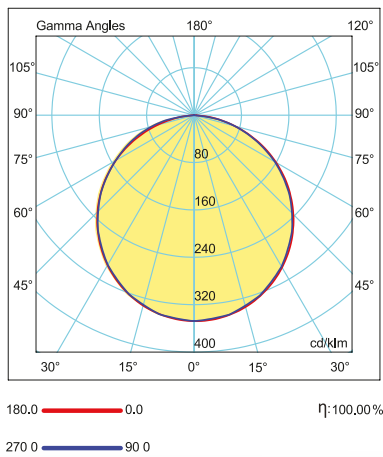

PRODUCT SPECIFICATIONS

- Body** : Aluminum Body and Circle / RAL9003
- Optic Cover** : PMMA and PS Opal Diffuser
- Driver** : Osram-Tridonic-Philips-3N
- Led Chip** : Samsung, Osram, Seoul
- Input Voltage** : 220-240V/AC 50-60Hz
- Temperature Range** : -10°C~+40°C
- CRI** : CRI > 80
- IP Class** : IP40
- Options** : Application Options : Recessed/Surface Mounted
Color Temperature: 3000K/4000K/6500K
Emergency Kit - DALI

PHOTOMETRIC DISTRIBUTION

TECHNICAL DRAWING

PLASTER CEILING HOLE SIZE

PRODUCT SPECIFICATIONS

Item Code	Power (W)	Luminaire Lumen (lm)	Color Temperature (K)	Efficiency (lm/W)	Dimensions (LxWxH)	Cut Size (Ø)	Qty/Carton	Carton Size (LxWxH)	G.W/Carton
LDL10.015	15W	1.500	3000/4000/6500	100lm/W	180x55mm	165mm	12	210x440x420mm	5.45 kg
LDL10.018	18W	1.800	3000/4000/6500	100lm/W	180x55mm	165mm	12	210x440x420mm	5.45 kg