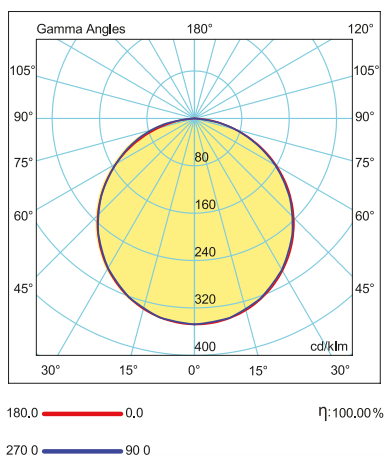

PRODUCT SPECIFICATIONS

- **Body** : Aluminum Body and Circle / RAL9003
- **Optic Cover** : PMMA and PS Opal Diffuser
- **Driver** : Osram-Tridonic-Philips-3N
- **Led Chip** : Samsung, Osram, Seoul
- **Input Voltage** : 220-240V/AC 50-60Hz
- **Temperature Range** : -10°C~+40°C
- **CRI** : CRI > 80
- **IP Class** : IP40
- **Options** : Application Options : Recessed/Surface Mounted
  Color Temperature: 3000K/4000K/6500K
  Emergency Kit - DALI

PHOTOMETRIC DISTRIBUTION