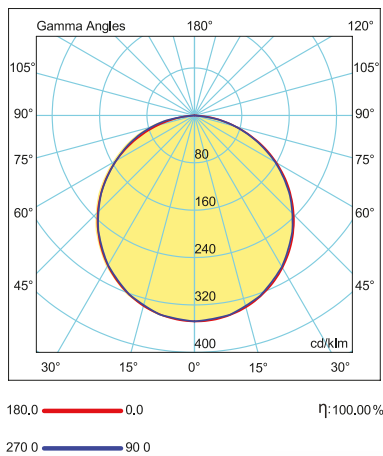

PRODUCT SPECIFICATIONS

- Body** : Aluminum Body and Circle / RAL9003
- Optic Cover** : PMMA and PS Opal Diffuser
- Driver** : Osram-Tridonic-Philips-3N
- Led Chip** : Samsung, Osram, Seoul
- Input Voltage** : 220-240V/AC 50-60Hz
- Temperature Range** : -10°C~+40°C
- CRI** : CRI > 80
- IP Class** : IP40
- Options** : Application Options : Recessed/Surface Mounted
Color Temperature: 3000K/4000K/6500K
Emergency Kit - DALI

PHOTOMETRIC DISTRIBUTION

TECHNICAL DRAWING

PLASTER CEILING HOLE SIZE

PRODUCT SPECIFICATIONS

Item Code	Power (W)	Luminaire Lumen (lm)	Color Temperature (K)	Efficiency (lm/W)	Dimensions (LxWxH)	Cut Size (Ø)	Qty/Carton	Carton Size (LxWxH)	G.W/Carton
LDL10.027	27W	2.700	3000/4000/6500	100lm/W	235x50mm	215mm	12	480x480x210mm	5.45 kg
LDL10.030	30W	3.000	3000/4000/6500	100lm/W	235x50mm	215mm	12	480x480x210mm	5.45 kg