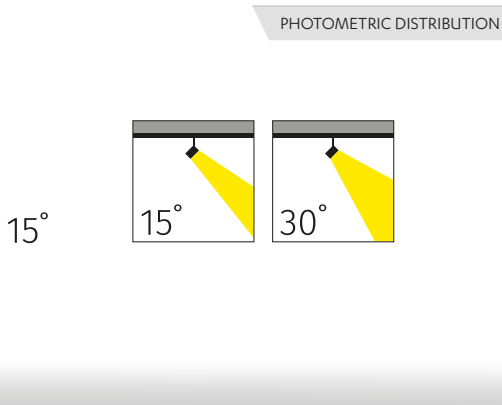

## PRODUCT SPECIFICATIONS

<b>Body</b>	: Alu Body /RAL9005
<b>Optic Cover</b>	: Alu Reflector
<b>Led Driver</b>	: Osram-Tridonic-Philips
<b>Led Chip</b>	: Samsung, Osram, COB
<b>Input Voltage</b>	: 220-240V/AC 50-60Hz
<b>Operating Temperature</b>	: -10°C~+40°C
<b>CRI</b>	: CRI > 80, 90
<b>IP Class</b>	: IP20
<b>Options</b>	: Body Color Options: RAL9016 Application Options: Recessed Mounted Color Temperature : 2700K/3000K/4000K/6500K DALI

## PRODUCT SPECIFICATIONS

Item Code	Power (W)	Luminaire Lumen (lm)	Color Temperature (K)	Efficiency (lm/W)	Dimensions (LxWxH)	Qty/Carton	Carton Size (LxWxH)	G.W/Carton
LRS10.008	8W	704	2700/3000/4000/6500	88lm/W	115x115x53mm	60	400x500x460mm	22.50 kg
LRS10.010	10W	880	2700/3000/4000/6500	88lm/W	115x115x53mm	60	400x500x460mm	22.50 kg
LRS10.005-GU10	5W	460	2700/3000/4000/6500	92 lm/W	115x115x53mm	60	400x500x460mm	22.50 kg
LRS10.008-GU10	8W	672	2700/3000/4000/6500	84 lm/W	115x115x53mm	60	400x500x460mm	22.50 kg