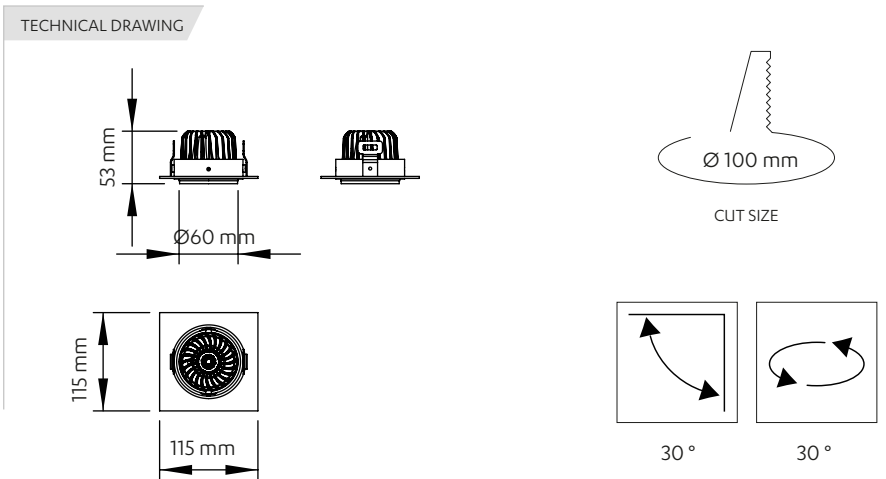

## PRODUCT SPECIFICATIONS

<b>Body</b>	: Alu Body /RAL9005
<b>Optic Cover</b>	: Alu Reflector
<b>Led Driver</b>	: Osram-Tridonic-Philips
<b>Led Chip</b>	: Samsung, Osram, COB
<b>Input Voltage</b>	: 220-240V/AC 50-60Hz
<b>Operating Temperature</b>	: -10°C~+40°C
<b>CRI</b>	: CRI > 80, 90
<b>IP Class</b>	: IP20
<b>Options</b>	: Body Color Options: RAL9016 Application Options: Recessed Mounted Color Temperature : 2700K/3000K/4000K/6500K DALI

## PRODUCT SPECIFICATIONS

Item Code	Power (W)	Luminaire Lumen (lm)	Color Temperature (K)	Efficiency (lm/W)	Dimensions (LxWxH)	Qty/Carton	Carton Size (LxWxH)	G.W/Carton
LRS10.008	8W	704	2700/3000/4000/6500	88lm/W	115x115x53mm	60	400x500x460mm	22.50 kg
LRS10.010	10W	880	2700/3000/4000/6500	88lm/W	115x115x53mm	60	400x500x460mm	22.50 kg
LRS10.005-GU10	5W	460	2700/3000/4000/6500	92 lm/W	115x115x53mm	60	400x500x460mm	22.50 kg
LRS10.008-GU10	8W	672	2700/3000/4000/6500	84 lm/W	115x115x53mm	60	400x500x460mm	22.50 kg