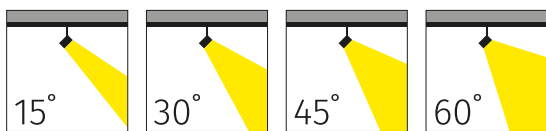

PHOTOMETRIC DISTRIBUTION