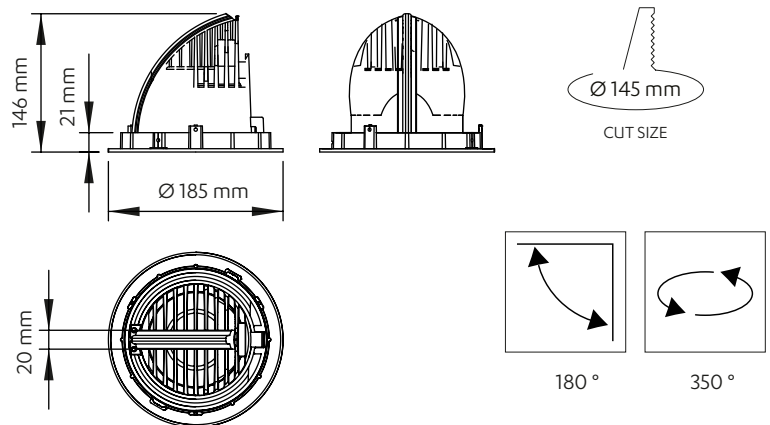

## PRODUCT SPECIFICATIONS

- Body** : Alu Body /RAL9005
- Optic Cover** : Alu Reflector
- Led Driver** : Osram-Tridonic-Philips
- Led Chip** : Samsung, Osram, COB
- Input Voltage** : 220-240V/AC 50-60Hz
- Operating Temperature** : -10°C~+40°C
- CRI** : CRI > 80, 90
- IP Class** : IP20
- Options** : Body Color Options : RAL9016  
Application Options:  
Track Rail Socket or Ceiling Rose  
Color Temperature :  
2700K/3000K/4000K/6500K  
DALI

### PHOTOMETRIC DISTRIBUTION

### TECHNICAL DRAWING

### PRODUCT SPECIFICATIONS

Item Code	Power (W)	Luminaire Lumen (lm)	Color Temperature (K)	Efficiency (lm/W)	Dimensions (LxWxH)	Qty/ Carton	Carton Size (LxWxH)	G.W/ Carton
LRS20.020	20W	1.800	2700/3000/4000/6500	90lm/W	185x185x146mm	18	290x500x580mm	16.29 kg
LRS20.030	30W	2.850	2700/3000/4000/6500	95lm/W	185x185x146mm	18	290x500x580mm	16.29 kg