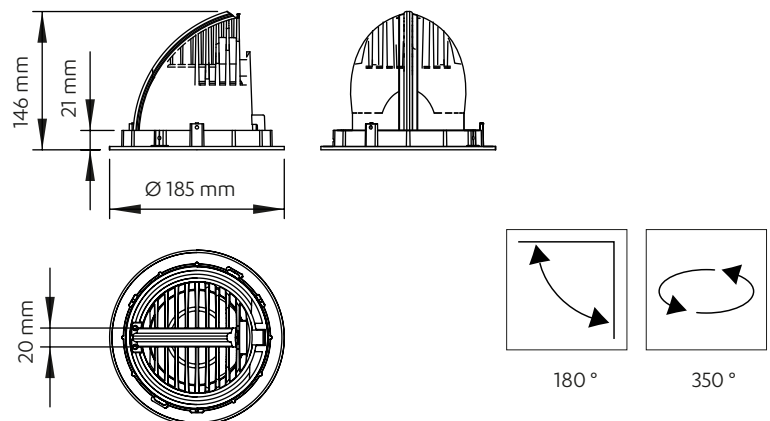

### PRODUCT SPECIFICATIONS

Item Code	Power (W)	Luminaire Lumen (lm)	Color Temperature (K)	Efficiency (lm/W)	Dimensions (LxWxH)	Qty/Carton	Carton Size (LxWxH)	G.W/Carton
LRS20.020	20W	1.800	2700/3000/4000/6500	90lm/W	185x185x146mm	18	290x500x580mm	16.29 kg
LRS20.030	30W	2.850	2700/3000/4000/6500	95lm/W	185x185x146mm	18	290x500x580mm	16.29 kg