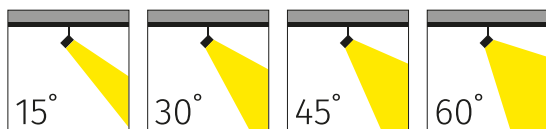

PHOTOMETRIC DISTRIBUTION