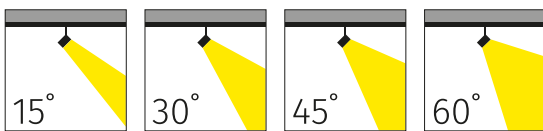

ASYA-75

RECESSED MOUNTED SPOT LIGHT

PRODUCT SPECIFICATIONS

Body	: Alu Body /RAL9005
Optic Cover	: Alu Reflector
Led Driver	: Osram-Tridonic-Philips
Led Chip	: Samsung, Osram, COB
Input Voltage	: 220-240V/AC 50-60Hz
Operating Temperature	: -10°C~+40°C
CRI	: CRI > 80, 90
IP Class	: IP20
Options	: Body Color Options : RAL9016 Application Options : Recessed Mounted Color Temperature : 2700K/3000K/4000K/6500K DALI

PHOTOMETRIC DISTRIBUTION

TECHNICAL DRAWING

PRODUCT SPECIFICATIONS

Item Code	Power (W)	Luminaire Lumen (lm)	Color Temperature (K)	Efficiency (lm/W)	Dimensions (LxWxH)	Qty/Carton	Carton Size (LxWxH)	G.W/Carton
LRS20.020	20W	1.800	2700/3000/4000/6500	90lm/W	160x160x92.5mm	10	210x580x450mm	9.35 kg
LRS20.030	30W	2.850	2700/3000/4000/6500	95lm/W	160x160x92.5mm	10	210x580x450mm	9.35 kg