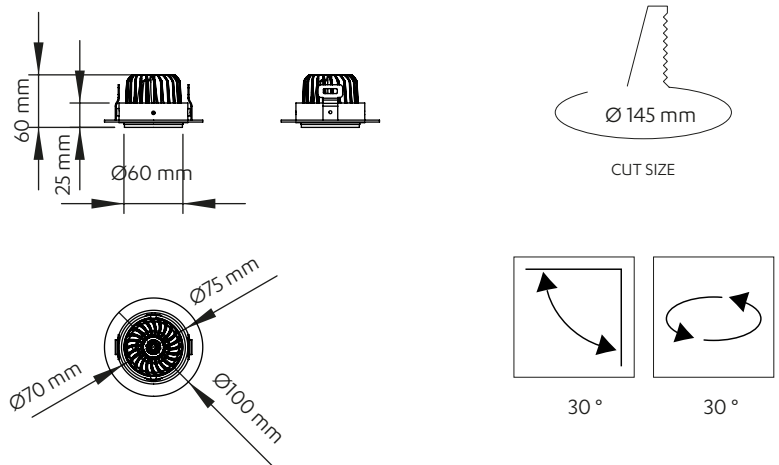

ASYA-75

RECESSED MOUNTED SPOT LIGHT

PRODUCT SPECIFICATIONS

Body	: Alu Body /RAL9005
Optic Cover	: Alu Reflector
Led Driver	: Osram-Tridonic-Philips
Led Chip	: Samsung, Osram, COB
Input Voltage	: 220-240V/AC 50-60Hz
Operating Temperature	: -10°C~+40°C
CRI	: CRI > 80, 90
IP Class	: IP20
Options	: Body Color Options : RAL9016 Application Options : Recessed Mounted Color Temperature : 2700K/3000K/4000K/6500K DALI

PHOTOMETRIC DISTRIBUTION

TECHNICAL DRAWING

PRODUCT SPECIFICATIONS

Item Code	Power (W)	Luminaire Lumen (lm)	Color Temperature (K)	Efficiency (lm/W)	Dimensions (LxWxH)	Qty/Carton	Carton Size (LxWxH)	G.W/Carton
LRS20.020	20W	1.800	2700/3000/4000/6500	90lm/W	160x160x92.5mm	10	210x580x450mm	9.35 kg
LRS20.030	30W	2.850	2700/3000/4000/6500	95lm/W	160x160x92.5mm	10	210x580x450mm	9.35 kg