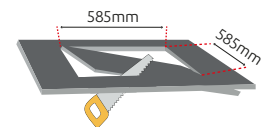

CLOVE 60x60

PRODUCT SPECIFICATIONS

- Body** : Dkp Steel Sheet / RAL9003
- Optic Cover** : PMMA Opal Diffuser
- Driver** : Osram-Tridonic-Philips-3N
- Led Chip** : Samsung, Osram, Seoul
- Input Voltage** : 220-240V/AC 50-60Hz
- Temperature Range** : -10°C~+40°C
- CRI** : CRI > 80
- IP Class** : IP40
- Options** : Frame Options : PC ve Aluminum
Application Option:
Plaster Ceiling/Suspended Ceiling/
Clip In Mounted /Surface Mounted
Color Temperature : 3000K/4000K/6500K
Emergency Kit

PHOTOMETRIC DISTRIBUTION

TECHNICAL DRAWING

ACCESSORY FOR PLASTER CEILING

PLASTER CEILING HOLE SIZE

PRODUCT SPECIFICATIONS

Item Code	Power (W)	Luminaire Lumen (lm)	Color Temperature (K)	Efficiency (lm/W)	Dimensions (LxWxH)	Qty/Carton	Carton Size (LxWxH)	G.W/Carton
LOF10.036 / Plaster	36W	3.600	3000/4000/6500	100lm/W	595x595x35mm	10	620x640x450mm	19.2 kg
LOF10.036 / Stonewool	36W	3.600	3000/4000/6500	100lm/W	595x595x35mm	10	620x640x450mm	19.2 kg
LOF10.036 / Surface M.	36W	3.600	3000/4000/6500	100lm/W	600x600x35mm	10	620x640x450mm	19.2 kg
LOF10.036 / Clip In	36W	3.600	3000/4000/6500	100lm/W	600x600x35mm	10	620x640x450mm	19.2 kg