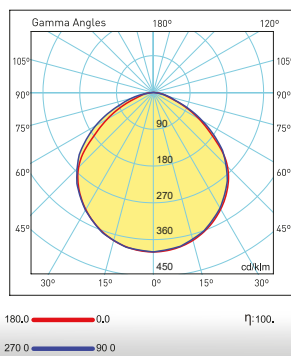

CLOVE 60x60

PRODUCT SPECIFICATIONS

- Body** : Dkp Steel Sheet / RAL9003
- Optic Cover** : PMMA Opal Diffuser
- Driver** : Osram-Tridonic-Philips-3N
- Led Chip** : Samsung, Osram, Seoul
- Input Voltage** : 220-240V/AC 50-60Hz
- Temperature Range** : -10°C~+40°C
- CRI** : CRI > 80
- IP Class** : IP40
- Options** : Frame Options : PC ve Aluminum
Application Option:
Plaster Ceiling/Suspended Ceiling/
Clip In Mounted /Surface Mounted
Color Temperature : 3000K/4000K/6500K
Emergency Kit

PHOTOMETRIC DISTRIBUTION

TECHNICAL DRAWING

ACCESSORY FOR PLASTER CEILING

PLASTER CEILING HOLE SIZE

PRODUCT SPECIFICATIONS

Item Code	Power (W)	Luminaire Lumen (lm)	Color Temperature (K)	Efficiency (lm/W)	Dimensions (LxWxH)	Qty/Carton	Carton Size (LxWxH)	G.W/Carton
LOF10.036 / Plaster	36W	3.600	3000/4000/6500	100lm/W	595x595x35mm	10	620x640x450mm	19.2 kg
LOF10.036 / Stonewool	36W	3.600	3000/4000/6500	100lm/W	595x595x35mm	10	620x640x450mm	19.2 kg
LOF10.036 / Surface M.	36W	3.600	3000/4000/6500	100lm/W	600x600x35mm	10	620x640x450mm	19.2 kg
LOF10.036 / Clip In	36W	3.600	3000/4000/6500	100lm/W	600x600x35mm	10	620x640x450mm	19.2 kg