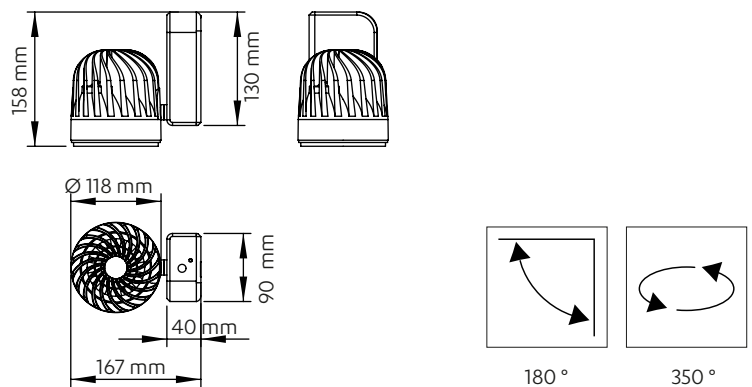

PRODUCT SPECIFICATIONS

Body	: Alu Body /RAL9005
Optic Cover	: Alu Reflector
Led Driver	: Osram-Tridonic-Philips
Led Chip	: Samsung, Osram, COB
Input Voltage	: 220-240V/AC 50-60Hz
Operating Temperature	: -10°C~+40°C
CRI	: CRI > 80, 90
IP Class	: IP20
Options	: Body Color Options : RAL9016 Application Options: Track Rail Socket or Ceiling Rose Color Temperature : 2700K/3000K/4000K/6500K DALI

PHOTOMETRIC DISTRIBUTION

TECHNICAL DRAWING

PRODUCT SPECIFICATIONS

Item Code	Power (W)	Luminaire Lumen (lm)	Color Temperature (K)	Efficiency (lm/W)	Dimensions (LxWxH)	Qty/Carton	Carton Size (LxWxH)	G.W/Carton
LRS10.020	30W	2.850	2700/3000/4000/6500	95lm/W	158x118x167mm	12	290x500x580mm	15.48 kg
LRS10.030	35W	3.150	2700/3000/4000/6500	90lm/W	158x118x167mm	12	290x500x580mm	15.48 kg