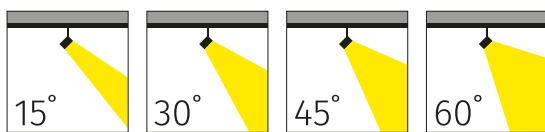

PRODUCT SPECIFICATIONS

Body	: Alu Body /RAL9005
Optic Cover	: Alu Reflector
Led Driver	: Osram-Tridonic-Philips
Led Chip	: Samsung, Osram, COB
Input Voltage	: 220-240V/AC 50-60Hz
Operating Temperature	: -10°C~+40°C
CRI	: CRI > 80, 90
IP Class	: IP20
Options	: Body Color Options : RAL9016 Application Options: Track Rail Socket or Ceiling Rose Color Temperature : 2700K/3000K/4000K/6500K DALI

PHOTOMETRIC DISTRIBUTION

TECHNICAL DRAWING

PRODUCT SPECIFICATIONS

Item Code	Power (W)	Luminaire Lumen (lm)	Color Temperature (K)	Efficiency (lm/W)	Dimensions (LxWxH)	Qty/Carton	Carton Size (LxWxH)	G.W/Carton
LRS10.020	30W	2.850	2700/3000/4000/6500	95lm/W	158x118x167mm	12	290x500x580mm	15.48 kg
LRS10.030	35W	3.150	2700/3000/4000/6500	90lm/W	158x118x167mm	12	290x500x580mm	15.48 kg