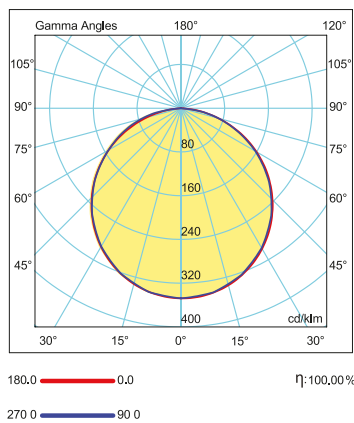

PHOTOMETRIC DISTRIBUTION