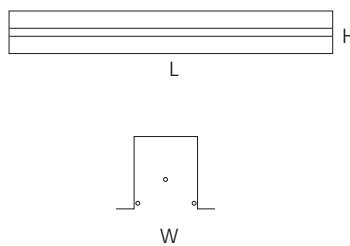

TECHNICAL DRAWING

ACCESSORY FOR PLASTER CEILING

PRODUCT SPECIFICATIONS

Item Code	Power (W)	Luminaire Lumen (lm)	Color Temperature (K)	Efficiency (lm/W)	Dimensions (LxWxH)	Qty/Carton	Carton Size (LxWxH)	G.W/Carton
LLN20.036	36W	3.600	3000/4000/6500	100lm/W	1000x87x87mm	6	1545x170x250mm	6.20 kg

*3N Company has the right to make any changes it deems necessary without prior notice.
*Technical data has a tolerance of ± 10%.