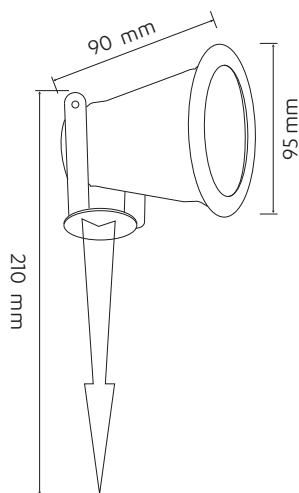

## PRODUCT SPECIFICATIONS

Body	: Alu Body/RAL9005
Lamp Holder	: GU10 Bulb
Input Voltage	: 220-240V/AC 50-60Hz
Temperature Range	: -10°C~+40°C
CRI	: CRI > 80
IP Class	: IP44
Options	: Body Color Options: RAL9016 Application Options: Lawn Color Temperature: 2700K/3000K/4000K/6500K

### TECHNICAL DRAWING

### PRODUCT SPECIFICATIONS

Item Code	Power (W)	Luminaire Lumen (lm)	Color Temperature (K)	Efficiency (lm/W)	Dimensions (LxWxH)	Qty/Carton	Carton Size (LxWxH)	G.W/Carton
LPC30.005-GU10	5W	460	2700/3000/4000/6500	92 lm/W	210x95x90mm	-	-	-
LPC30.008-GU10	8W	670	2700/3000/4000/6500	83.8 lm/W	210x95x90mm	-	-	-