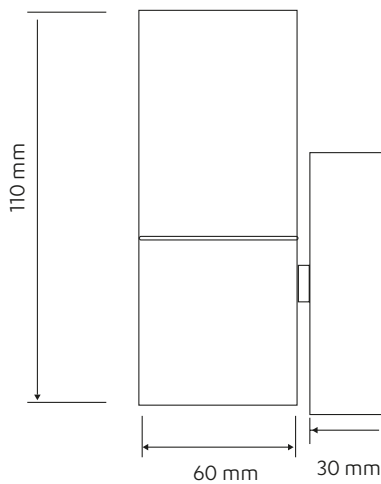

VERA-110

WALL LUMINAIRES (TWO WAY LIGHT) OUTDOOR

PRODUCT SPECIFICATIONS

- Body** : Alu Body / RAL9005
- Lamp Holder** : GU10 Bulb
- Input Voltage** : 220-240V/AC 50-60Hz
- Temperature Range** : -10°C~+40°C
- CRI** : CRI > 80
- IP Class** : IP44
- Options** : Body Color Options: RAL9016
Application Options: Wall
Color Temperature
2700K/3000K/4000K/6500K

TECHNICAL DRAWING

PRODUCT SPECIFICATIONS

Item Code	Power (W)	Luminaire Lumen (lm)	Color Temperature (K)	Efficiency (lm/W)	Dimensions (LxWxH)	Qty/Carton	Carton Size (LxWxH)	G.W/Carton
LPC20.005-GU10	5W	460	2700/3000/4000/6500	92lm/W	110x60x90mm	29	210x580x450mm	10.29 kg
LPC20.008-GU10	8W	672	2700/3000/4000/6500	84lm/W	110x60x90mm	29	210x580x450mm	8.7 kg