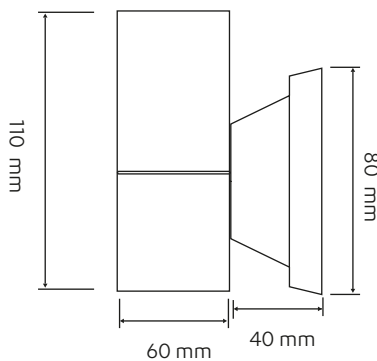

VERA-111

WALL LUMINAIRES (TWO WAY LIGHT) OUTDOOR

PRODUCT SPECIFICATIONS

- Body** : Alu Body / RAL9005
- Lamp Holder** : GU10 Bulb
- Input Voltage** : 220-240V/AC 50-60Hz
- Temperature Range** : -10°C~+40°C
- CRI** : CRI > 80
- IP Class** : IP44
- Options** : Body Color Options: RAL9016
Application Options: Wall
Color Temperature
2700K/3000K/4000K/6500K

TECHNICAL DRAWING

PRODUCT SPECIFICATIONS

Item Code	Power (W)	Luminaire Lumen (lm)	Color Temperature (K)	Efficiency (lm/W)	Dimensions (LxWxH)	Qty/Carton	Carton Size (LxWxH)	G.W/Carton
LPC20.005-GU10	5W	460	2700/3000/4000/6500	92lm/W	110x60x100mm	29	210x580x450mm	10.29 kg
LPC20.008-GU10	8W	672	2700/3000/4000/6500	84lm/W	110x60x100mm	29	210x580x450mm	10.29 kg