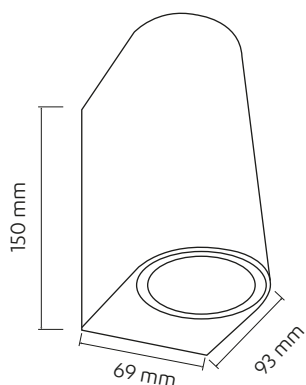

VERA-150

WALL LUMINAIRES (TWO WAY LIGHT) OUTDOOR

PRODUCT SPECIFICATIONS

Body	: Alu Body /RAL9005
Lamp Holder	: GU10 Bulb
Input Voltage	: 220-240V/AC 50-60Hz
Temperature Range	: -10°C~+40°C
CRI	: CRI > 80
IP Class	: IP44
Options	Body Color Options : RAL9016 Application Options : Wall Color Temperature : 2700K/3000K/4000K/6500K

TECHNICAL DRAWING

PRODUCT SPECIFICATIONS

Item Code	Power (W)	Luminaire Lumen (lm)	Color Temperature (K)	Efficiency (lm/W)	Dimensions (LxWxH)	Qty/Carton	Carton Size (LxWxH)	G.W/Carton
LPC20.005-GU10	5W	460	2700/3000/4000/6500	92lm/W	150x69x93mm	34	210x580x450mm	18.7kg
LPC20.008-GU10	8W	672	2700/3000/4000/6500	84lm/W	150x69x93mm	34	210x580x450mm	18.7kg