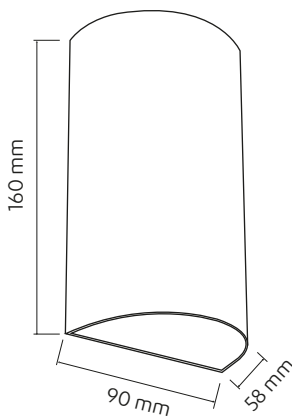

VERA-160

WALL LUMINAIRES (TWO WAY LIGHT) OUTDOOR

PRODUCT SPECIFICATIONS

Body	: Alu Body /RAL9005
Optic Cover	: Diffuser (PMMA/PC)
Led Chip	: Samsung, Osram, Seoul
Input Voltage	: 220-240V/AC 50-60Hz
Temperature Range	: -10°C~+40°C
CRI	: CRI > 80
IP Class	: IP44
Options	Body Color Options: RAL9016 Application Options: Wall Color Temperature : 3000K

TECHNICAL DRAWING

PRODUCT SPECIFICATIONS

Item Code	Power (W)	Luminaire Lumen (lm)	Color Temperature (K)	Efficiency (lm/W)	Dimensions (LxWxH)	Qty/Carton	Carton Size (LxWxH)	G.W/Carton
LPC20.008	8W	152	3000	19lm/W	160x90x58mm	34	210x580x450mm	17.95 kg