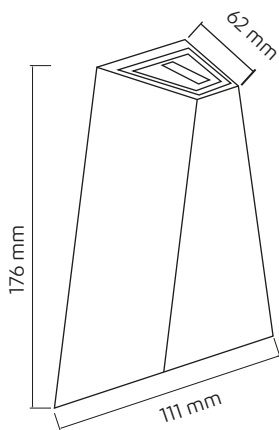

VERA-176

WALL LUMINAIRES (TWO WAY LIGHT) OUTDOOR

PRODUCT SPECIFICATIONS

Body	: Alu Body/RAL9005
Optic Cover	: Diffuser (PMMA/PC)
Led Chip	: Samsung, Osram, Seoul
Input Voltage	: 220-240V/AC 50-60Hz
Temperature Range	: -10°C~+40°C
CRI	: CRI > 80
IP Class	: IP44
Options	Body Color Options: RAL9016 Application Options: Wall Color Temperature : 3000K

TECHNICAL DRAWING

PRODUCT SPECIFICATIONS

Item Code	Power (W)	Luminaire Lumen (lm)	Color Temperature (K)	Efficiency (lm/W)	Dimensions (LxWxH)	Qty/Carton	Carton Size (LxWxH)	G.W/Carton
LPC20.006	6W	150	3000	25lm/W	176x111x62	34	210x580x450mm	18.36 kg