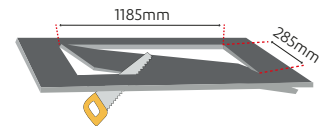

PHOTOMETRIC DISTRIBUTION

TECHNICAL DRAWING

ACCESSORY FOR PLASTER CEILING

PLASTER CEILING HOLE SIZE

## PRODUCT SPECIFICATIONS

Item Code	Power (W)	Luminaire Lumen (lm)	Color Temperature (K)	Efficiency (lm/W)	Dimensions (LxWxH)	Qty/Carton	Carton Size (LxWxH)	G.W/Carton
LOF20.036 / Plaster	36W	3.600	3000/4000/6500	100lm/W	295x1195x60mm	5	1220x340x450mm	19.4 kg
LOF20.036 / Stonewool	36W	3.600	3000/4000/6500	100lm/W	295x1195x60mm	5	1220x340x450mm	19.4 kg
LOF20.036 / Surface M.	36W	3.600	3000/4000/6500	100lm/W	300x1200x60mm	5	1220x340x450mm	19.4 kg
LOF20.036 / Clip In	36W	3.600	3000/4000/6500	100lm/W	300x1200x60mm	5	1220x340x450mm	19.4 kg