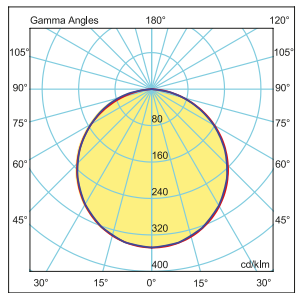

PRODUCT SPECIFICATIONS

- **Body** : Dkp Steel Sheet / RAL9003
- **Optic Cover** : PMMA Opal Diffuser
- **Driver** : Osram-Tridonic-Philips-3N
- **Led Chip** : Samsung, Osram, Seoul
- **Input Voltage** : 220-240V/AC 50-60Hz
- **Temperature Range** : -10°C~+40°C
- **CRI** : CRI > 80
- **IP Class** : IP40
- **Options** : Application Options :
  Plaster Ceiling/Suspended Ceiling/
  Clip In Mounted/Surface Mounted
  Color Temperature : 3000K/4000K/6500K
  Emergency Kit - DALI

PHOTOMETRIC DISTRIBUTION

TECHNICAL DRAWING