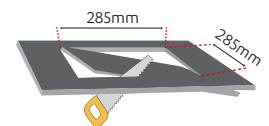

VIOLET 30x30

PRODUCT SPECIFICATIONS

- Body** : Dkp Steel Sheet / RAL9003
- Optic Cover** : PMMA Opal Diffuser
- Driver** : Osram-Tridonic-Philips-3N
- Led Chip** : Samsung, Osram, Seoul
- Input Voltage** : 220-240V/AC 50-60Hz
- Temperature Range** : -10°C~+40°C
- CRI** : CRI > 80
- IP Class** : IP40
- Options** : Application Options :
Plaster Ceiling/Suspended Ceiling/
Clip In Mounted/Surface Mounted
Color Temperature : 3000K/4000K/6500K
Emergency Kit - DALI

PHOTOMETRIC DISTRIBUTION

TECHNICAL DRAWING

ACCESSORY FOR PLASTER CEILING

PLASTER CEILING HOLE SIZE

PRODUCT SPECIFICATIONS

Item Code	Power (W)	Luminaire Lumen (lm)	Color Temperature (K)	Efficiency (lm/W)	Dimensions (LxWxH)	Qty/Carton	Carton Size (LxWxH)	G.W/Carton
LOF20.018 / Plaster	18W	1.800	3000/4000/6500	100lm/W	295x295x60mm	20	630x340x410mm	19.4 kg
LOF20.018 / Stonewool	18W	1.800	3000/4000/6500	100lm/W	295x295x60mm	20	630x340x410mm	19.4 kg
LOF20.018 / Surface M.	18W	1.800	3000/4000/6500	100lm/W	300x300x60mm	20	630x340x410mm	19.4 kg
LOF20.018 / Clip In	18W	1.800	3000/4000/6500	100lm/W	300x300x60mm	20	630x340x410mm	19.4 kg