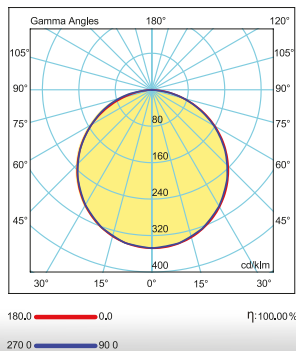

VIOLET 30x30

PRODUCT SPECIFICATIONS

- Body** : Dkp Steel Sheet / RAL9003
- Optic Cover** : PMMA Opal Diffuser
- Driver** : Osram-Tridonic-Philips-3N
- Led Chip** : Samsung, Osram, Seoul
- Input Voltage** : 220-240V/AC 50-60Hz
- Temperature Range** : -10°C~+40°C
- CRI** : CRI > 80
- IP Class** : IP40
- Options** : Application Options :
Plaster Ceiling/Suspended Ceiling/
Clip In Mounted/Surface Mounted
Color Temperature : 3000K/4000K/6500K
Emergency Kit - DALI

PHOTOMETRIC DISTRIBUTION

TECHNICAL DRAWING

ACCESSORY FOR PLASTER CEILING

PLASTER CEILING HOLE SIZE

PRODUCT SPECIFICATIONS

Item Code	Power (W)	Luminaire Lumen (lm)	Color Temperature (K)	Efficiency (lm/W)	Dimensions (LxWxH)	Qty/Carton	Carton Size (LxWxH)	G.W/Carton
LOF20.018 / Plaster	18W	1.800	3000/4000/6500	100lm/W	295x295x60mm	20	630x340x410mm	19.4 kg
LOF20.018 / Stonewool	18W	1.800	3000/4000/6500	100lm/W	295x295x60mm	20	630x340x410mm	19.4 kg
LOF20.018 / Surface M.	18W	1.800	3000/4000/6500	100lm/W	300x300x60mm	20	630x340x410mm	19.4 kg
LOF20.018 / Clip In	18W	1.800	3000/4000/6500	100lm/W	300x300x60mm	20	630x340x410mm	19.4 kg