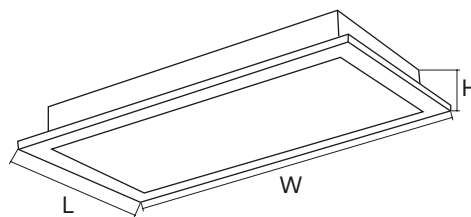

PLASTER CEILING HOLE SIZE

PRODUCT SPECIFICATIONS

Item Code	Power (W)	Luminaire Lumen (lm)	Color Temperature (K)	Efficiency (lm/W)	Dimensions (LxWxH)	Qty/Carton	Carton Size (LxWxH)	G.W/Carton
LOF20.021 / Plaster	21W	2.100	3000/4000/6500	100lm/W	295x595x60mm	10	620x340x450mm	19.4 kg
LOF20.021 / Stonewool	21W	2.100	3000/4000/6500	100lm/W	295x595x60mm	10	620x340x450mm	19.4 kg
LOF20.021 / Surface M.	21W	2.100	3000/4000/6500	100lm/W	300x600x60mm	10	620x340x450mm	19.4 kg
LOF20.021 / Clip In	21W	2.100	3000/4000/6500	100lm/W	300x600x60mm	10	620x340x450mm	19.4 kg

*3N Company has the right to make any changes it deems necessary without prior notice.
*Technical data has a tolerance of ± 10%.