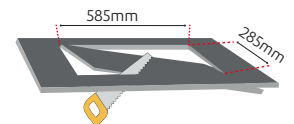

PHOTOMETRIC DISTRIBUTION

TECHNICAL DRAWING

ACCESSORY FOR PLASTER CEILING

PLASTER CEILING HOLE SIZE

## PRODUCT SPECIFICATIONS

Item Code	Power (W)	Luminaire Lumen (lm)	Color Temperature (K)	Efficiency (lm/W)	Dimensions (LxWxH)	Qty/Carton	Carton Size (LxWxH)	G.W/Carton
LOF20.021 / Plaster	21W	2.100	3000/4000/6500	100lm/W	295x595x60mm	10	620x340x450mm	19.4 kg
LOF20.021 / Stonewool	21W	2.100	3000/4000/6500	100lm/W	295x595x60mm	10	620x340x450mm	19.4 kg
LOF20.021 / Surface M.	21W	2.100	3000/4000/6500	100lm/W	300x600x60mm	10	620x340x450mm	19.4 kg
LOF20.021 / Clip In	21W	2.100	3000/4000/6500	100lm/W	300x600x60mm	10	620x340x450mm	19.4 kg