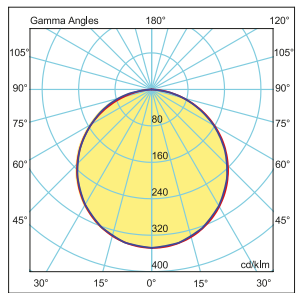

PRODUCT SPECIFICATIONS

- **Body** : Dkp Steel Sheet / RAL9003
- **Optic Cover** : PMMA Opal Diffuser
- **Driver** : Osram-Tridonic-Philips-3N
- **Led Chip** : Samsung, Osram, Seoul
- **Input Voltage** : 220-240V/AC 50-60Hz
- **Temperature Range** : -10°C~+40°C
- **CRI** : CRI > 80
- **IP Class** : IP40
- **Options** : Application Options :
  Plaster Ceiling/Suspended Ceiling/
  Clip In Mounted/Surface Mounted
  Color Temperature : 3000K/4000K/6500K
  Emergency Kit - DALI

PHOTOMETRIC DISTRIBUTION

TECHNICAL DRAWING