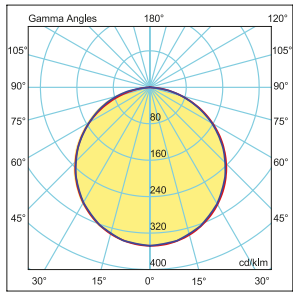

VIOLET 60x60

PRODUCT SPECIFICATIONS

Body	: Dkp Steel Sheet / RAL9003
Optic Cover	: PMMA Opal Diffuser
Driver	: Osram-Tridonic-Philips-3N
Led Chip	: Samsung, Osram, Seoul
Input Voltage	: 220-240V/AC 50-60Hz
Temperature Range	: -10°C~+40°C
CRI	: CRI > 80
IP Class	: IP40
Options	: Application Option: Plaster Ceiling/Suspended Ceiling/ Clip In Mounted/Surface Mounted Color Temperature : 3000K/4000K/6500K Emergency Kit - DALI

PHOTOMETRIC DISTRIBUTION

180.0 0.0
270.0 90.0
η: 100.00%

TECHNICAL DRAWING

ACCESSORY FOR PLASTER CEILING

PLASTER CEILING HOLE SIZE

PRODUCT SPECIFICATIONS

Item Code	Power (W)	Luminaire Lumen (lm)	Color Temperature (K)	Efficiency (lm/W)	Dimensions (LxWxH)	Qty/Carton	Carton Size (LxWxH)	G.W/Carton
LOF20.036 / Plaster	36W	3.600	3000/4000/6500	100lm/W	595x595x60mm	5	620x640x450mm	19.4 kg
LOF20.036 / Stonewool	36W	3.600	3000/4000/6500	100lm/W	595x595x60mm	5	620x640x450mm	19.4 kg
LOF20.036 / Surface M.	36W	3.600	3000/4000/6500	100lm/W	600x600x60mm	5	620x640x450mm	19.4 kg
LOF20.036 / Clip In	36W	3.600	3000/4000/6500	100lm/W	600x600x60mm	5	620x640x450mm	19.4 kg