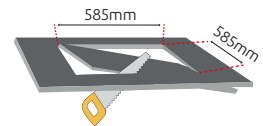

VIOLET 60x60

PRODUCT SPECIFICATIONS

Body	: Dkp Steel Sheet / RAL9003
Optic Cover	: PMMA Opal Diffuser
Driver	: Osram-Tridonic-Philips-3N
Led Chip	: Samsung, Osram, Seoul
Input Voltage	: 220-240V/AC 50-60Hz
Temperature Range	: -10°C~+40°C
CRI	: CRI > 80
IP Class	: IP40
Options	: Application Option: Plaster Ceiling/Suspended Ceiling/ Clip In Mounted/Surface Mounted Color Temperature : 3000K/4000K/6500K Emergency Kit - DALI

PHOTOMETRIC DISTRIBUTION

180.0 0.0
270.0 90.0
η: 100.00%

TECHNICAL DRAWING

ACCESSORY FOR PLASTER CEILING

PLASTER CEILING HOLE SIZE

PRODUCT SPECIFICATIONS

Item Code	Power (W)	Luminaire Lumen (lm)	Color Temperature (K)	Efficiency (lm/W)	Dimensions (LxWxH)	Qty/Carton	Carton Size (LxWxH)	G.W/Carton
LOF20.036 / Plaster	36W	3.600	3000/4000/6500	100lm/W	595x595x60mm	5	620x640x450mm	19.4 kg
LOF20.036 / Stonewool	36W	3.600	3000/4000/6500	100lm/W	595x595x60mm	5	620x640x450mm	19.4 kg
LOF20.036 / Surface M.	36W	3.600	3000/4000/6500	100lm/W	600x600x60mm	5	620x640x450mm	19.4 kg
LOF20.036 / Clip In	36W	3.600	3000/4000/6500	100lm/W	600x600x60mm	5	620x640x450mm	19.4 kg