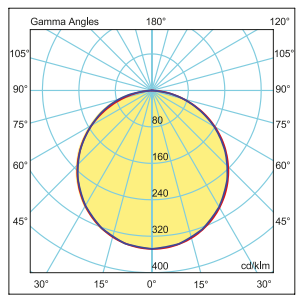

PRODUCT SPECIFICATIONS

- **Body** : Dkp Steel Sheet / RAL9003
- **Optic Cover** : PMMA Opal Diffuser
- **Driver** : Osram-Tridonic-Philips-3N
- **Led Chip** : Samsung, Osram, Seoul
- **Input Voltage** : 220-240V/AC 50-60Hz
- **Temperature Range** : -10°C~+40°C
- **CRI** : CRI > 80
- **IP Class** : IP40
- **Options** : Application Option:
  Plaster Ceiling/Suspended Ceiling/
  Clip In Mounted/Surface Mounted
  Color Temperature : 3000K/4000K/6500K
  Emergency Kit - DALI

PHOTOMETRIC DISTRIBUTION

TECHNICAL DRAWING