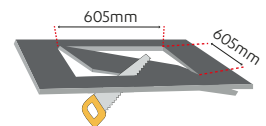

PHOTOMETRIC DISTRIBUTION

TECHNICAL DRAWING

ACCESSORY FOR PLASTER CEILING

PLASTER CEILING HOLE SIZE

## PRODUCT SPECIFICATIONS

Item Code	Power (W)	Luminaire Lumen (lm)	Color Temperature (K)	Efficiency (lm/W)	Dimensions (LxWxH)	Qty/Carton	Carton Size (LxWxH)	G.W/Carton
LOF20.036 / Plaster	36W	3.600	3000/4000/6500	100lm/W	615x615x60mm	5	620x640x450mm	19.4 kg
LOF20.036 / Stonewool	36W	3.600	3000/4000/6500	100lm/W	615x615x60mm	5	620x640x450mm	19.4 kg
LOF20.036 / Surface M.	36W	3.600	3000/4000/6500	100lm/W	620x620x60mm	5	620x640x450mm	19.4 kg
LOF20.036 / Clip In	36W	3.600	3000/4000/6500	100lm/W	620x620x60mm	5	620x640x450mm	19.4 kg